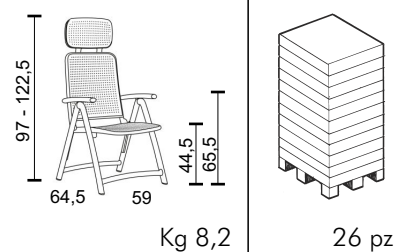

Acquamarina

YOUR OUTDOOR LIVING

Ref. 314

Poggiatesta in materiale morbido
Soft material headrest

Poltrona in polipropilene fiber glass, pieghevole con schienale reclinabile in 4 posizioni e poggiatesta pieghevole bi-materico rigido/morbido.

Armchair of polypropylene fiber glass composite, foldable and with back that reclines to 4 positions, with a foldable headrest of rigid/soft bi-material.

Fauteuil en polypropylène et Fiber Glass, pliant, avec dossier réglable en 4 positions et appuie-tête rabattable bi-matière rigide/souple.

Multifunktionaler Armlehnenstuhl, klappbar, aus glasfaserverstärktem Polypropylen. ohrstruktur, in 4 Positionen verstellbare Rückenlehne mit klappbarer Kopfstütze aus Bi-Material hart/weich.

Sillon con estructura de polipropileno con fibra de vidrio, plegable con respaldo reclinable en 4 posiciones y reposacabezas plegable bi-material rígido/suave.

Cadeira com estrutura em polipropileno e fibra de vidro, dobrável e com encosto reclinável em 4 posições. Possui encosto para cabeça dobrável com conforto garantido por material bi-componente.