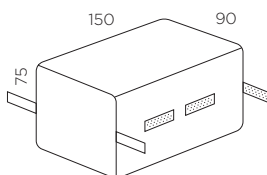

Ref. 37000.01

COVER SMALL
(4-6 ŽIDLÍ / 1 ELEMENT SEDAČKY)

**Ref. 37000.02**

COVER MEDIUM
(2 AŽ 4 LEHÁTKA)

**Ref. 37000.03**

COVER LARGE
(2 ELEM.SEDAČKY STŮL 140)

**Ref. 37000.04**

COVER EXTRA LARGE
(3 ELEM. SEDAČKY / STŮL 210)