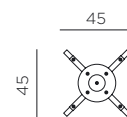

Ref. 535

BASE FRASCA HIGH FIX

For recycling information www.nardioutdoor.com/packaging

IMPORTANTE, CONSERVARE PER FUTURI RIFERIMENTI: LEGGERE ATTENTAMENTE. • IMPORTANT, RETAIN FOR FUTURE REFERENCE: READ CAREFULLY. • IMPORTANT-À CONSERVER POUR DE FUTURS BESOINS DE RÉFÉRENCE: À LIRE SOIGNEUSEMENT. • WICHTIG BITTE AUFMERKSAM DURCHLESEN UND GUT AUFBEWAHREN. • IMPORTANTE GUARDAR PARA FUTURAS CONSULTAS: LEER ATENTAMENTE. • IMPORTANTE CONSERVE PARA FUTURAS REFERÊNCIAS: LEIA ATENTAMENTE.